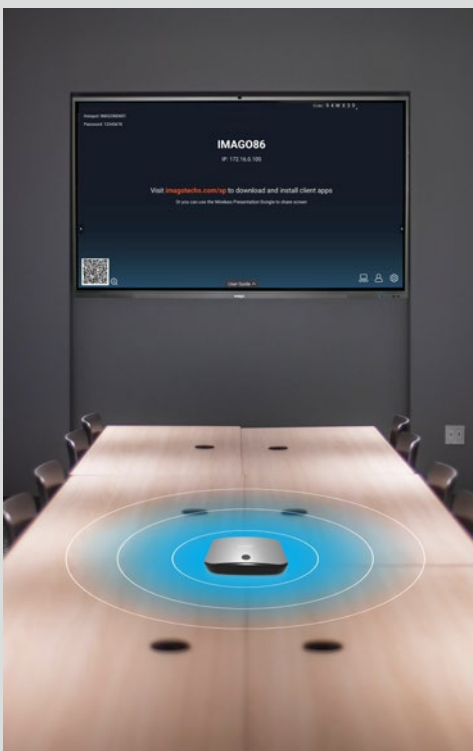

Smart Present X20 Pro

Smart Wireless Presentation & Collaboration System

Seamless Collaboration On The Go

Turn any traditional display into an interactive wireless display with features to support cross-platform sharing, and highly interactive tools to facilitate information exchange and collaboration.

Work and Learn Together

Mirror your screen to any displays, be it from the same room or the next door. Supports up to 9 screens displaying the same content at the same time.

IMAGO SMART PRESENT

Collaborate & Enrich Your Sharing Experience

Elevate collaborative and interactive experience with Reverse Broadcasting, up to 100 devices concurrently.

Truly Wire-Less

Say goodbye to messy cables and add-on dongles. Smart Present X20 PRO enables sharing easily with common wireless transmission protocols.

Comes with essential features blended in for an immersive, collaborative, and interactive experience: Digital Whiteboard, Co-Annotation & Editing, Google Workspace, and more.

Control Your Display

Share your entire computer or mobile device screen, or select extend screen to share only what you want the audience to see.