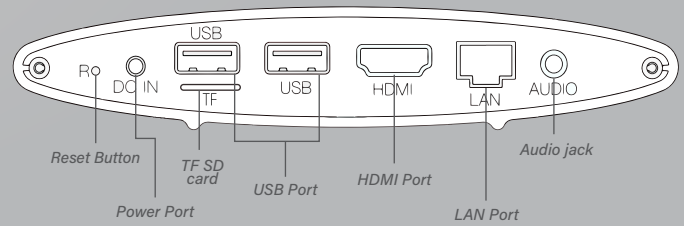

Smart Present X20 Pro	
Tempreture Range	Operating : 0°C to +40°C (+32°F to +104°F) Max: 35°C (95°F) at 3000m Storage: -20°C to +60°C (-4°F to +104°F)
Humidity	Storage: 0 to 90% relative humidity, non-condensing Operation: 0 to 85% relative humidity, non-condensing
Certifications	CE

Back panel

Dimensions

Dimensions (H x W x D)	25mm x 140mm x 85mm
Power Supply	5V
Power Consumption	Operational: 10W (Max)
Weight	188 g

(Optional)

Guest Dongle (Support : USB 2.0, USB C & HDMI)

Fully Support :

Windows 8

Windows 10

macOS*

chromebook

android

Linux

IMAGO

Collaborate | Inspire | Imagine

IMAGO TECHNOLOGIES LLC

17 State Street, 40th Floor, New York, NY 10004, United States of America.

sales@imagotechs.com

Follow us

@imagotechnologies

IMAGO Technologies

Authorised Partner