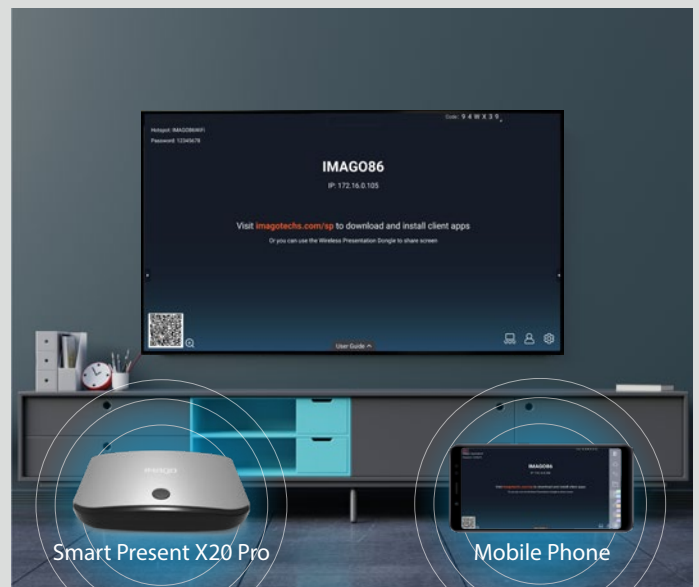

Multi-Network Support

Guests and staff network, or students and teachers network can all present wirelessly and securely via different VLAN.